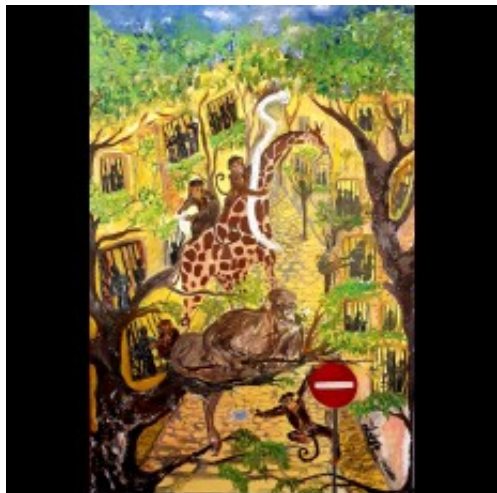

Quarantine

Artist: Latife Birenheide

Availability: 1

Weight: 1.00kg

Dimensions: 2.00cm x 80.00cm x
120.00cm

Price: 2,400.00?€

Description