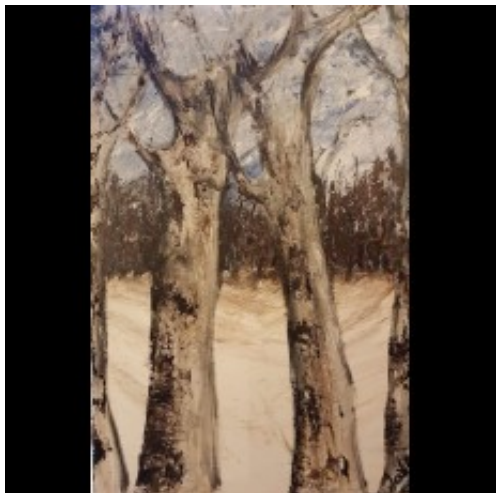

Purity

Artist: Latife Birenheide

Availability: 1

Weight: 1.00kg

Dimensions: 2.00cm x 80.00cm x
120.00cm

Price: 2,400.00?€

Description