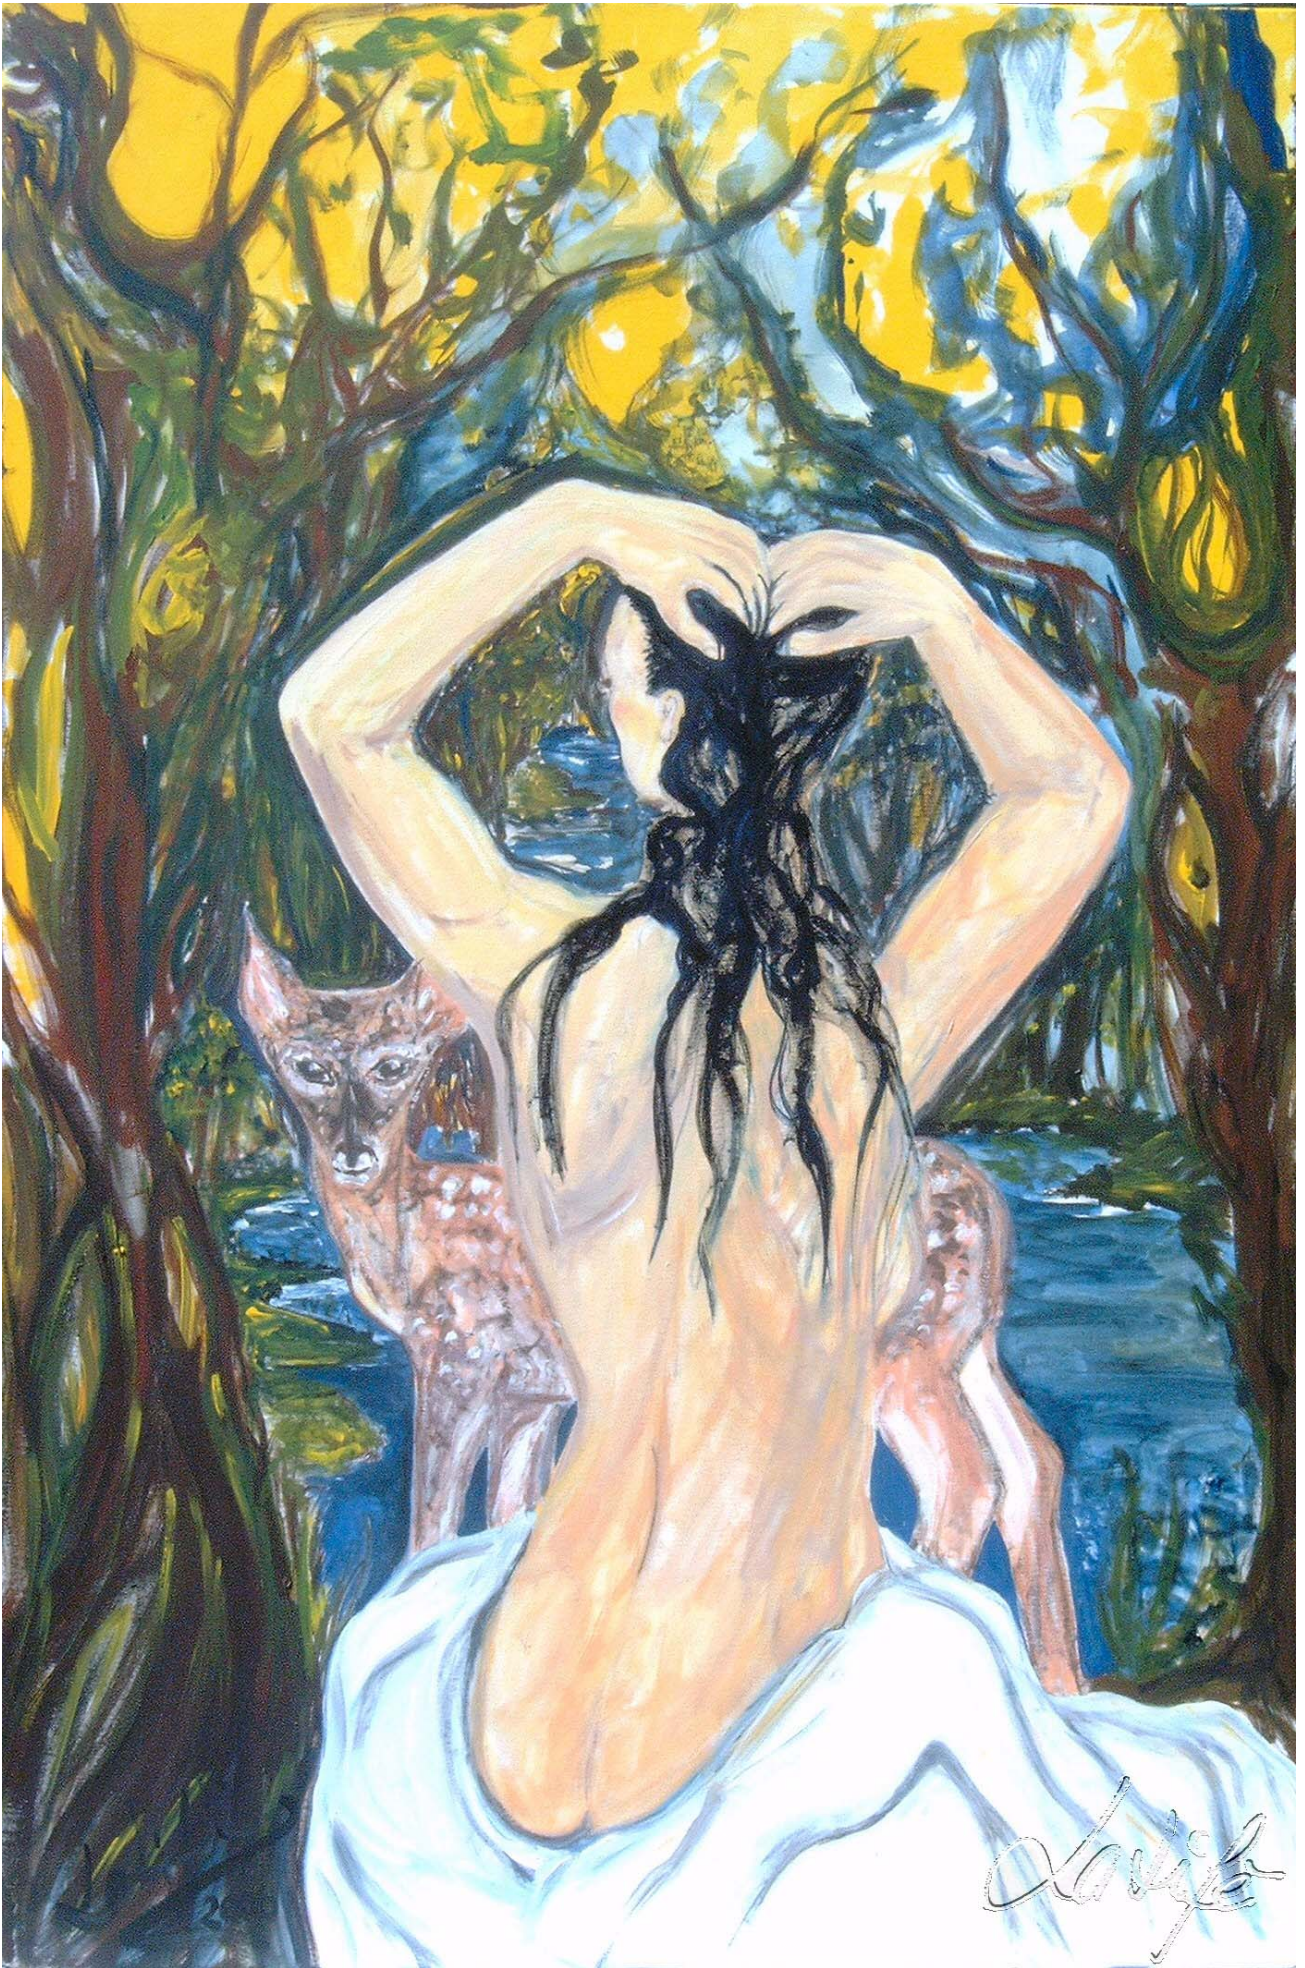

Bathing woman with fawn

Artist: Latife Birenheide
Availability: 1
Weight: 1.00kg
Dimensions: 2.00cm x 80.00cm x
120.00cm

Price: 2,400.00?€

Description

David