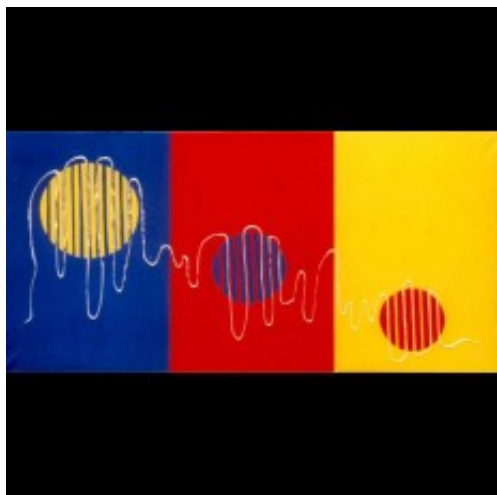

Wavelength

Artist: Latife Birenheide
Availability: 1
Weight: 3.00kg
Dimensions: 2.00cm x 200.00cm x
100.00cm

Price: 3,000.00?€

Description