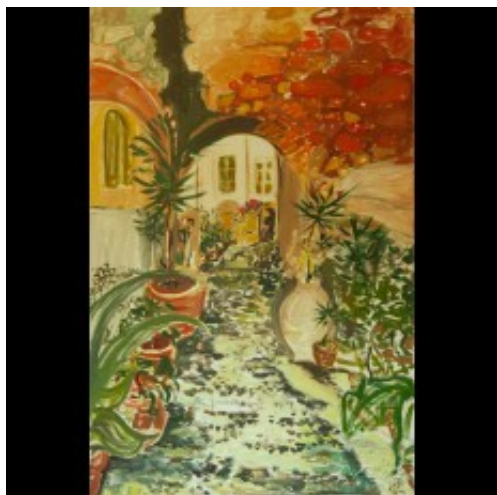

Cervio

Artist: Latife Birenheide

Availability: Sold

Weight: 1.00kg

Dimensions: 2.00cm x 80.00cm x
120.00cm

Price: 2,400.00?€

Description