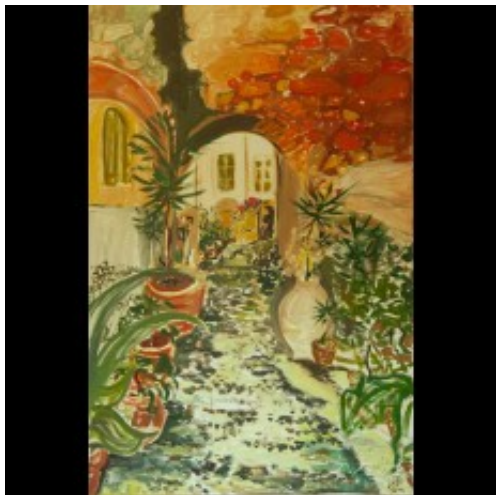

Cervio

Artist: Latife Birenheide

Availability: Sold

Weight: 1.00kg

Dimensions: 2.00cm x 80.00cm x
120.00cm

Price: 2,400.00?€

Description

Handwritten signature and date:
L. B.
Apr. 2002