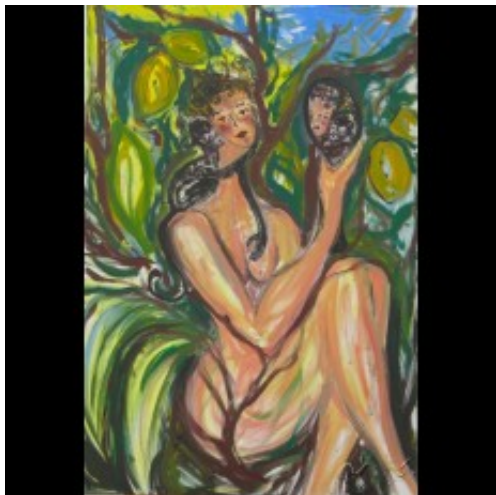

Retrospective

Artist: Latife Birenheide

Availability: 1

Weight: 1.00kg

Dimensions: 2.00cm x 80.00cm x
120.00cm

Price: 2,400.00?€

Description