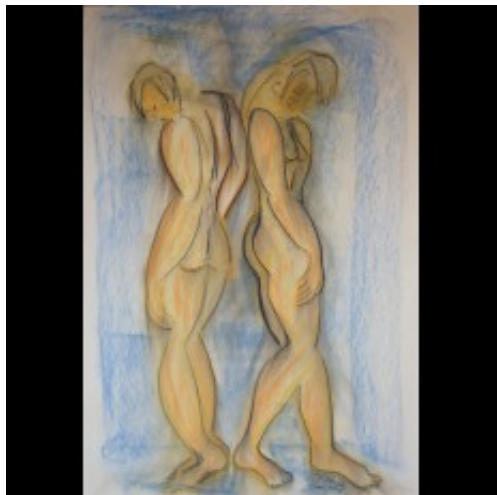

Couple

Artist: Latife Birenheide

Availability: 1

Weight: 100.00g

Dimensions: 0.00cm x 47.00cm x 62.00cm

Price: 1,200.00?€

Description