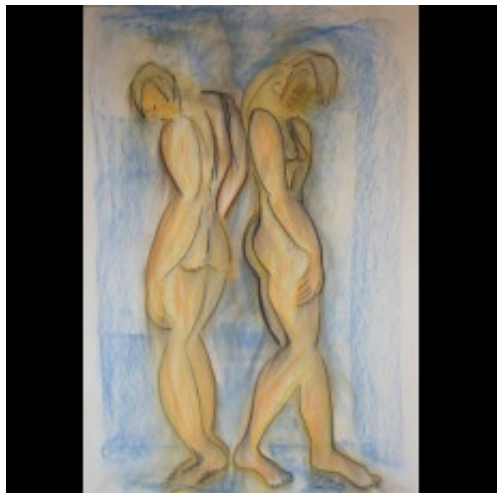

Couple

Artist: Latife Birenheide

Availability: 1

Weight: 100.00g

Dimensions: 0.00cm x 47.00cm x 62.00cm

Price: 1,200.00?€

Description