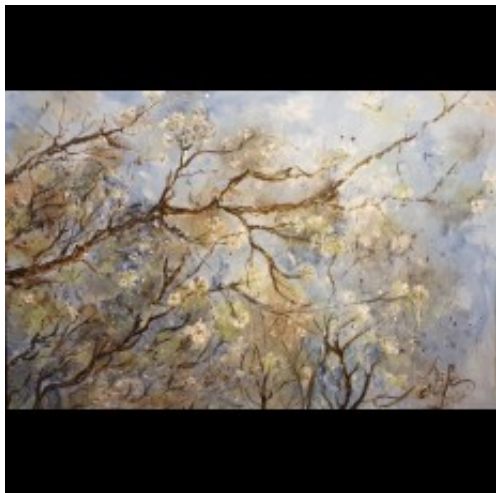

Hope

Artist: Latife Birenheide
Availability: 1
Weight: 1.00kg
Dimensions: 1.00cm x 120.00cm x
80.00cm

Price: 2,400.00?€

Description