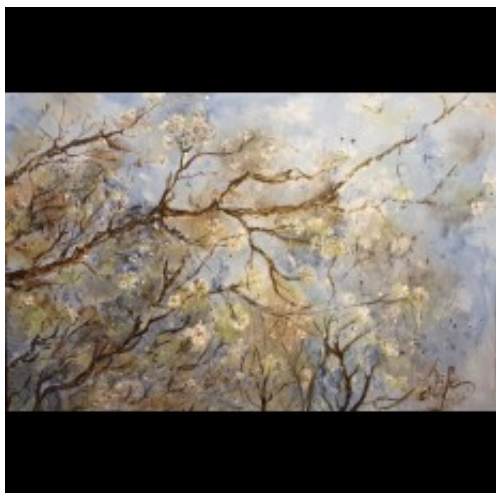

Hope

Artist: Latife Birenheide

Availability: Sold

Weight: 1.00kg

Dimensions: 1.00cm x 120.00cm x
80.00cm

Price: 2,400.00?€

Description