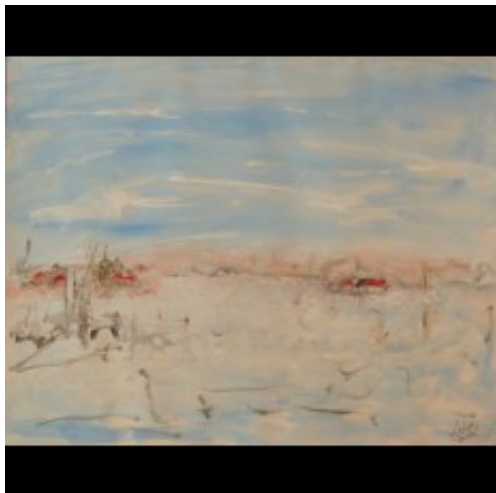

Taiga

Artist: Latife Birenheide
Availability: 1
Weight: 100.00g
Dimensions: 0.00cm x 62.00cm x 47.00cm

Price: 1,200.00?€

Description