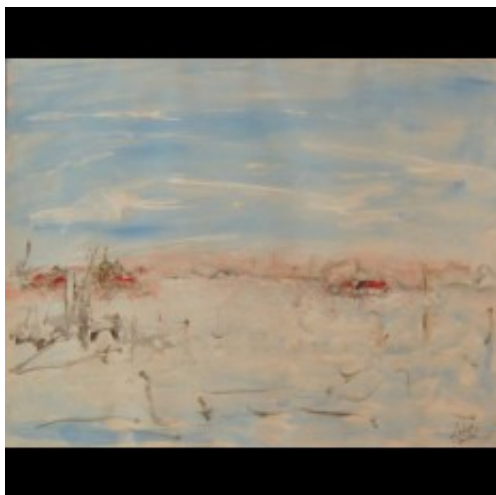

Taiga

Artist: Latife Birenheide

Availability: 1

Weight: 100.00g

Dimensions: 0.00cm x 62.00cm x 47.00cm

Price: 1,200.00?€

Description