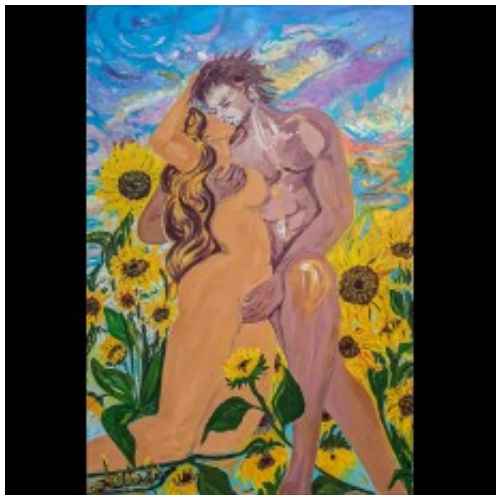

Passion

Artist: Latife Birenheide

Availability: 1

Weight: 1.00kg

Dimensions: 2.00cm x 80.00cm x
120.00cm

Price: 2,400.00?€

Description