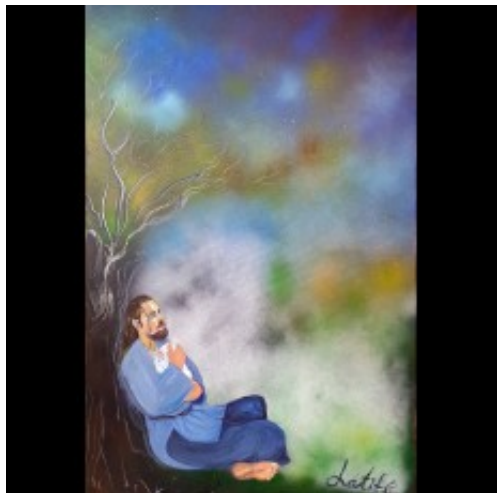

## Roots

**Artist:** Latife Birenheide

**Availability:** Sold

**Weight:** 1.00kg

**Dimensions:** 4.00cm x 80.00cm x  
120.00cm

**Price:** 2,400.00?€