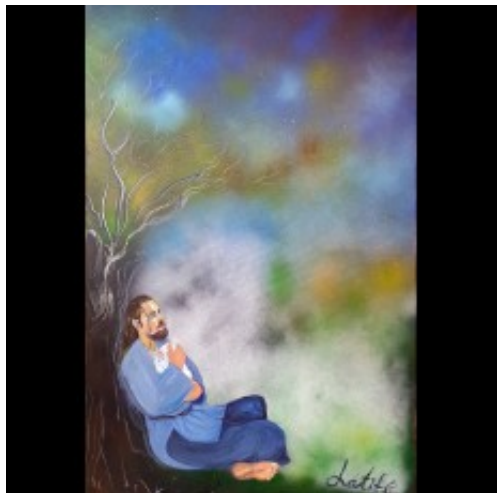

Roots

Artist: Latife Birenheide

Availability: Sold

Weight: 1.00kg

Dimensions: 4.00cm x 80.00cm x
120.00cm

Price: 2,400.00?€

Description

Latife
31.10.2020