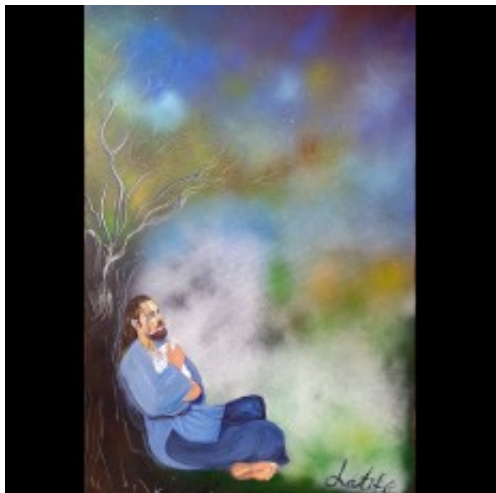

Roots

Artist: Latife Birenheide

Availability: Sold

Weight: 1.00kg

Dimensions: 80.00cm x 120.00cm x
2.00cm

Price: 2,400.00?€

Description

Latife
31.10.2020