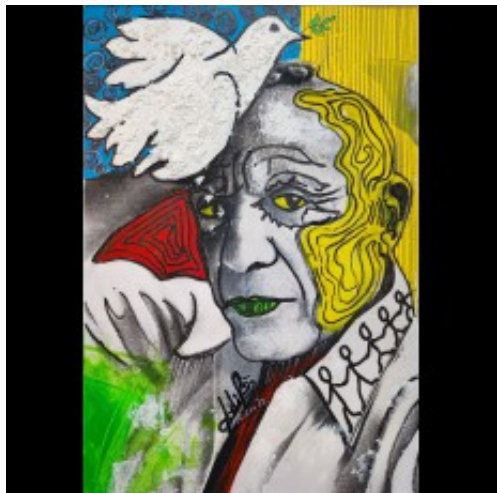

Homage to Picasso

Artist: Latife Birenheide

Availability: 1

Weight: 0.00kg

Dimensions: 0.00cm x 21.00cm x 30.00cm

Price: 650.00?€

Description