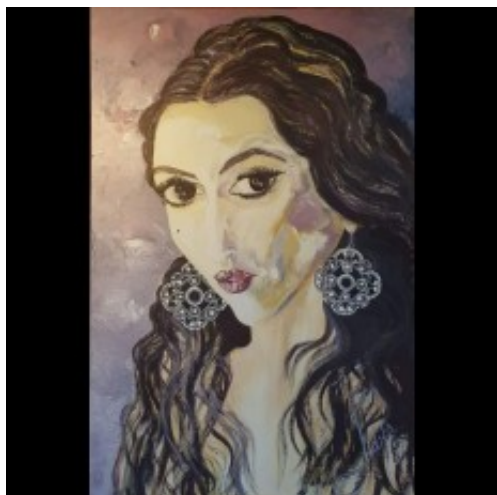

Self-Potrait-1

Artist: Latife Birenheide

Availability: 1

Weight: 1.00kg

Dimensions: 2.00cm x 80.00cm x
120.00cm

Price: 2,400.00?€

Description