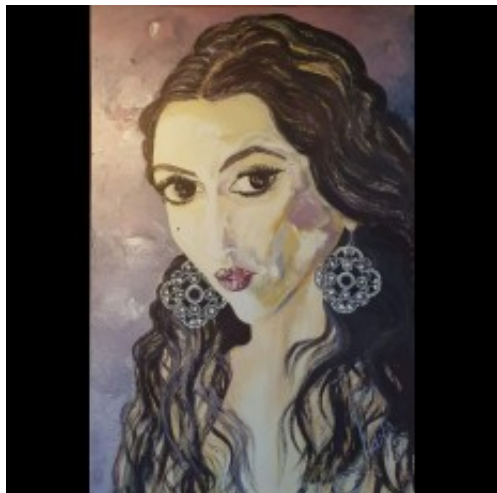

Self-Potrait-1

Artist: Latife Birenheide

Availability: 1

Weight: 1.00kg

Dimensions: 2.00cm x 80.00cm x
120.00cm

Price: 2,400.00?€

Description